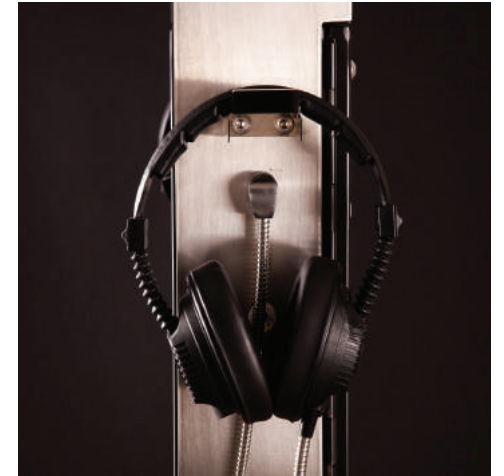

# DETAILS

DESIGN

COIN SLOT

TOUCH SCREEN 17" FULL HD

STEREO HEADPHONES

An elegant metal plate structure holds a 17" full HD monitor and two stereo headphones. Visitors access content putting a coin into the coin slot and can also listen to the stories using their own 3.5mm headphones. Liliu Touch is accessible to all the public: it is compatible with hearing loops for the deaf, it supports videos for Sign Language

tours, it accepts vocal commands for the visually impaired and can be used by adults and kids, both standing or sitting down. Liliu Touch is the latest heir of the first audio guide, which we installed in Milan Cathedral in 1959: a sum of all the company's experience in developing multilingual audio and multimedia guides.